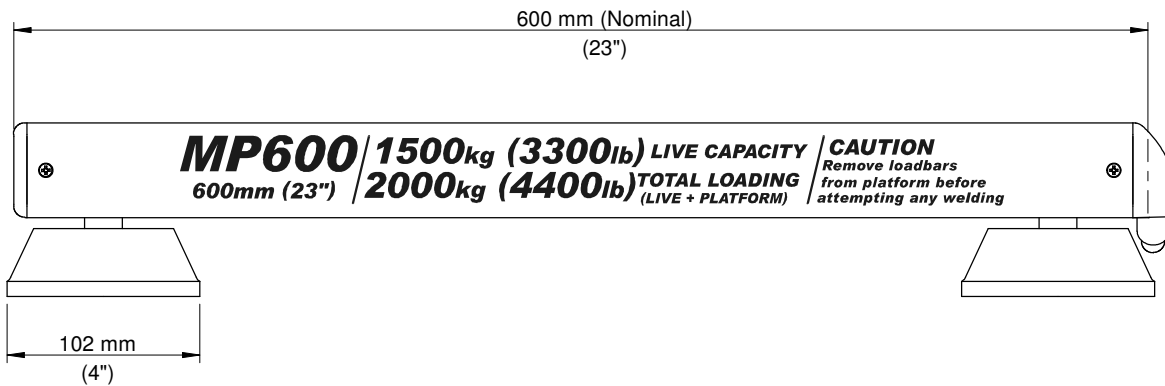

MP600 Multi-Purpose Load Bar

www.tru-test.com
 Tru-Test Limited, ISO 9001 Registered Company
 PO Box 51078 Pakuranga, Auckland 1730, New Zealand
 25 Carbine Rd, Mt Wellington, Phone +64 9 978 8888, Fax +64 9 978 8889
 e-mail service@trutest.co.nz

DRAWING NOT TO SCALE.

OUTLINE DRAWING FOR OVERALL PRODUCT DIMENSIONS AND MOUNTING CENTERS. ALL IMPERIAL DIMENSIONS ARE APPROXIMATE ONLY.