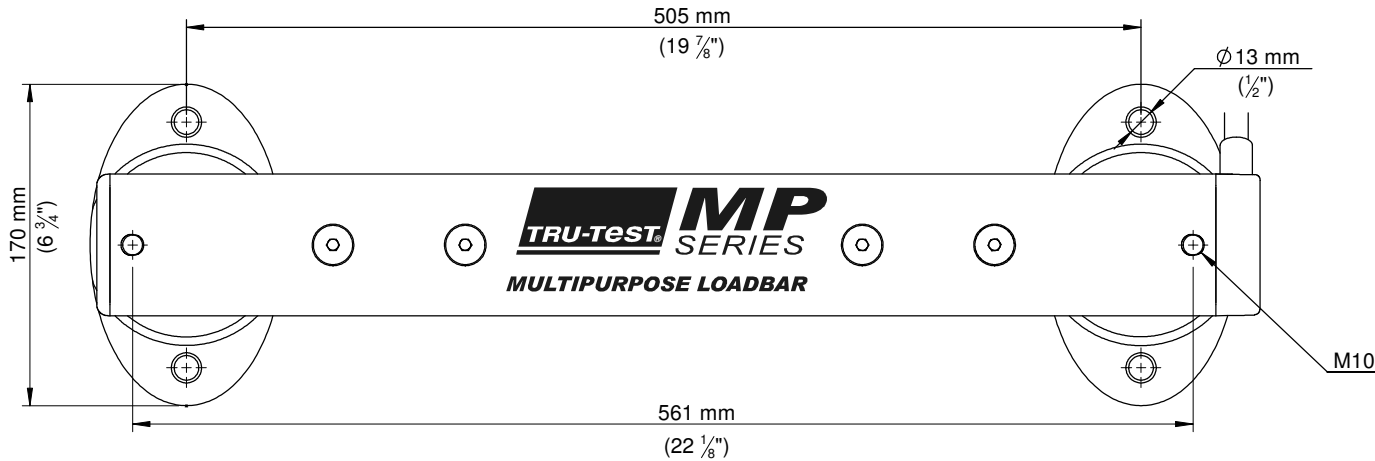

MP600 Multi-Purpose Load Bar

www.tru-test.com
 Tru-Test Limited, ISO 9001 Registered Company
 PO Box 51078 Pakuranga, Auckland 1730, New Zealand
 25 Carbine Rd, Mt Wellington, Phone +64 9 978 8888, Fax +64 9 978 8889
 e-mail service@trutest.co.nz

DRAWING NOT TO SCALE.

OUTLINE DRAWING FOR OVERALL PRODUCT DIMENSIONS AND MOUNTING CENTERS. ALL IMPERIAL DIMENSIONS ARE APPROXIMATE ONLY.