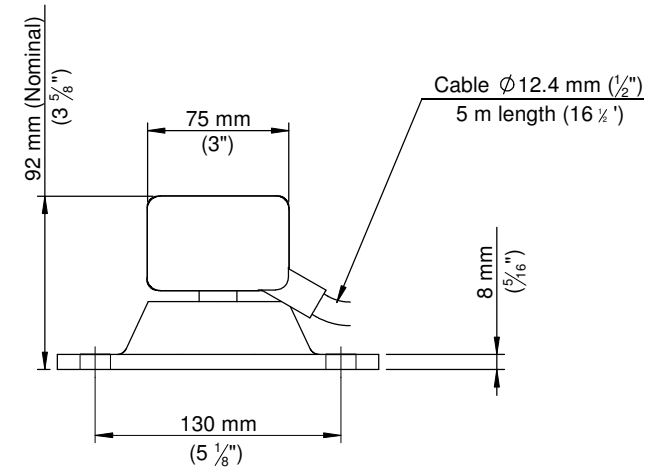

MP600 Multi-Purpose Load Bar

www.tru-test.com
 Tru-Test Limited, ISO 9001 Registered Company
 PO Box 51078 Pakuranga, Auckland 1730, New Zealand
 25 Carbine Rd, Mt Wellington, Phone +64 9 978 8888, Fax +64 9 978 8889
 e-mail service@trutest.co.nz

DRAWING NOT TO SCALE.

OUTLINE DRAWING FOR OVERALL PRODUCT DIMENSIONS AND MOUNTING CENTERS. ALL IMPERIAL DIMENSIONS ARE APPROXIMATE ONLY.