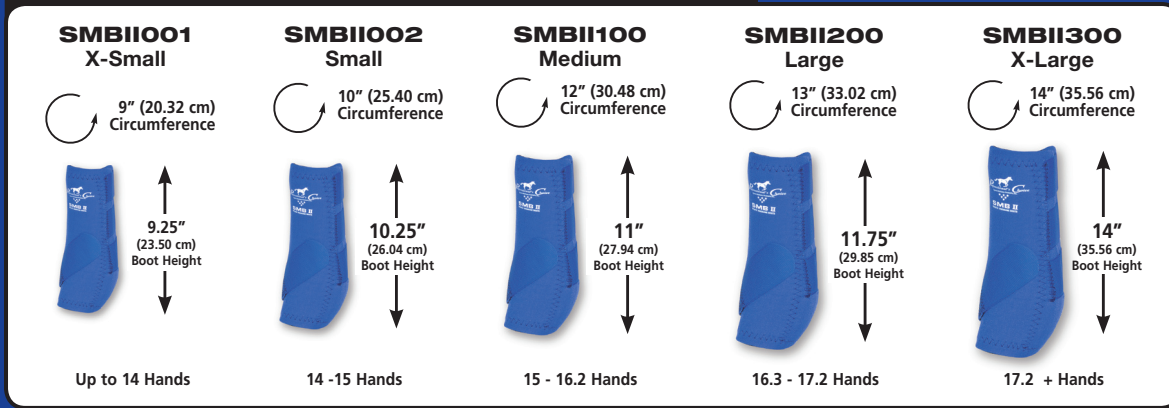

SPORTS MEDICINE BOOT & OVERREACH SIZING CHART

Ventech™ Elite SMB FRONT

Ventech™ Elite SMB REAR

SMB II® SIZING CHART

SMB-3™ SIZE CHART

Ballistic™, Secure-Fit™ Overreach

 NOTE: Because of the NO-TURN knob Ballistic Overreach Boots should have no overlap when applying them to the hoof.	BALLISTIC™ OVERREACH BOOTS	BB251	BB252	BB253	BB254	BB255	BB255
	BOOT SIZE*:		S	M	L	XL	XXL
Horse Height (in hands)		13-14	14-15	15-16	16-17	17-17.2	17.2+
Pastern Circumference:		8"	8.5"	9"	10"	11"	12"
Boot Height:		4.25"	4.25"	4.5"	4.75"	4.75"	4.75"
Bottom Boot Circumference:		13	13.5	15	15.5	16.5	17.5

Quick-Wrap® Bell Boots

 NOTE: 2" Overlap is recommended on the Quick-Wrap Bell Boots only.	QUICK-WRAP™ BELL BOOTS	BB101B	BB102B	BB103B
	BOOT SIZE*:		S	M
Horse Height (in hands)		13-14.2	14.2-16	16-17+
Pastern Circumference:		10.5"	14.5"	16.5"
Boot Height:		4.25"	4.5"	5"
Bottom Boot Circumference:		12	15	16