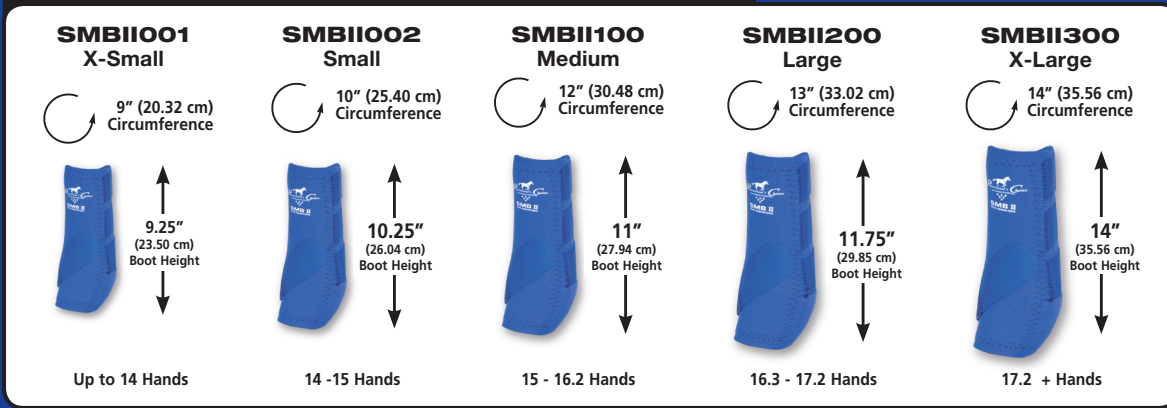

SPORTS MEDICINE BOOT & OVERREACH SIZING CHART

Ventech™ Elite SMB FRONT

Ventech™ Elite SMB REAR

SMB II® SIZING CHART

SMB-3™ SIZE CHART

Ballistic™, Secure-Fit™ Overreach

 NOTE: Because of the NO-TURN knob Ballistic Overreach Boots should have no overlap when applying them to the hoof.	BALLISTIC™ OVERREACH BOOTS	BB251	BB252	BB253	BB254	BB255	BB255
	BOOT SIZE*:		S	M	L	XL	XXL
Horse Height (in hands)		13-14	14-15	15-16	16-17	17-17.2	17.2+
Pastern Circumference:		8"	8.5"	9"	10"	11"	12"
Boot Height:		4.25"	4.25"	4.5"	4.75"	4.75"	4.75"
Bottom Boot Circumference:		13	13.5	15	15.5	16.5	17.5

Quick-Wrap® Bell Boots

 NOTE: 2" Overlap is recommended on the Quick-Wrap Bell Boots only.	QUICK-WRAP™ BELL BOOTS	BB101B	BB102B	BB103B
	BOOT SIZE*:		S	M
Horse Height (in hands)		13-14.2	14.2-16	16-17+
Pastern Circumference:		10.5"	14.5"	16.5"
Boot Height:		4.25"	4.5"	5"
Bottom Boot Circumference:		12	15	16