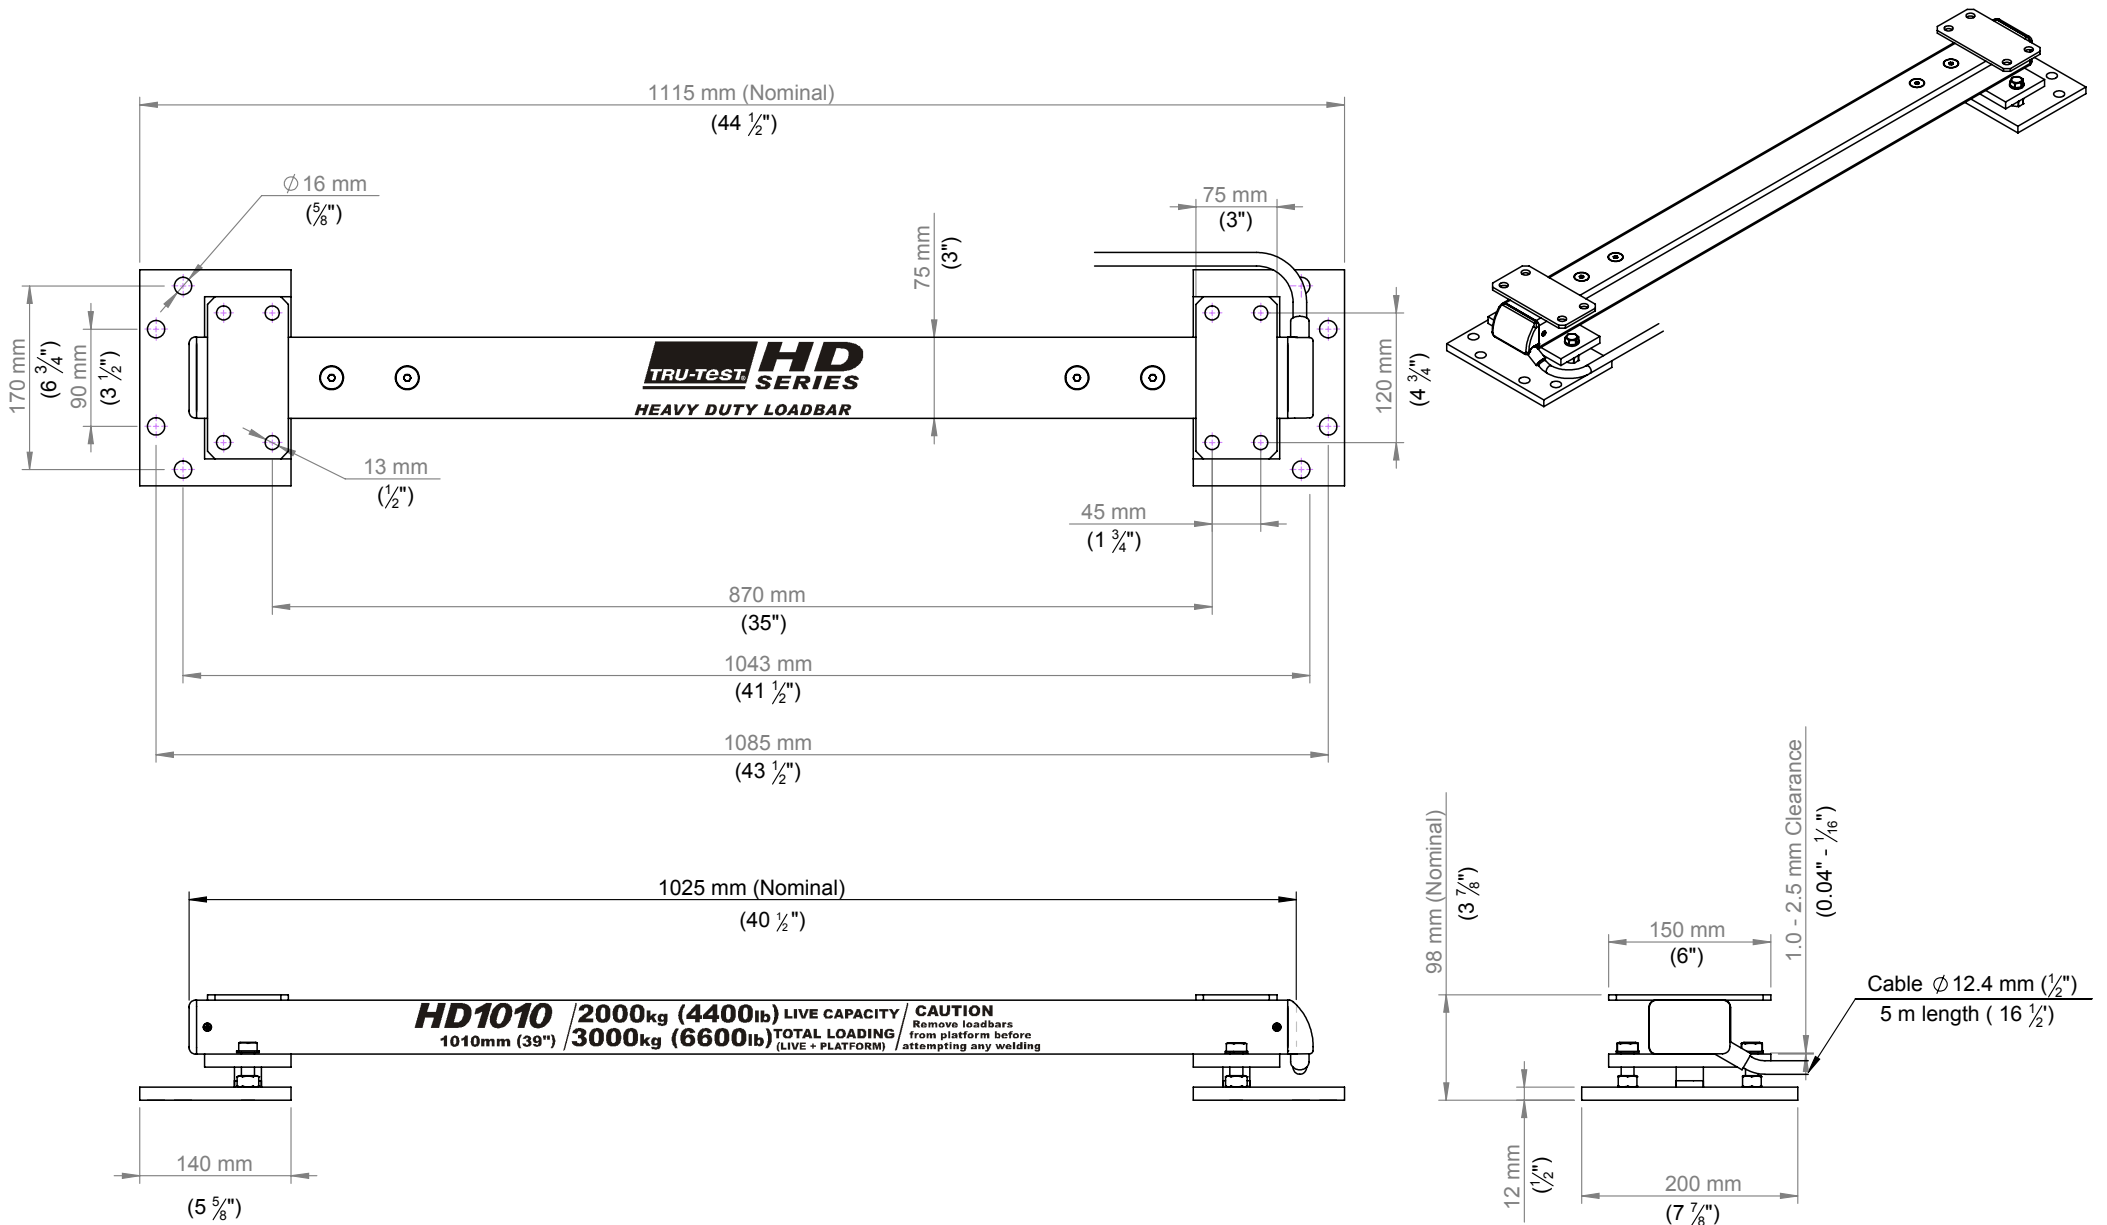

HD1010 Heavy Duty Load Bar

www.tru-test.com
 Tru-Test Limited, ISO 9001 Registered Company
 PO Box 51078 Pakuranga, Auckland 1730, New Zealand
 25 Carbine Rd, Mt Wellington, Phone +64 9 978 8888, Fax +64 9 978 8889
 e-mail service@trutest.co.nz

DRAWING NOT TO SCALE.

OUTLINE DRAWING FOR OVERALL PRODUCT DIMENSIONS AND MOUNTING CENTERS. ALL IMPERIAL DIMENSIONS ARE APPROXIMATE ONLY.