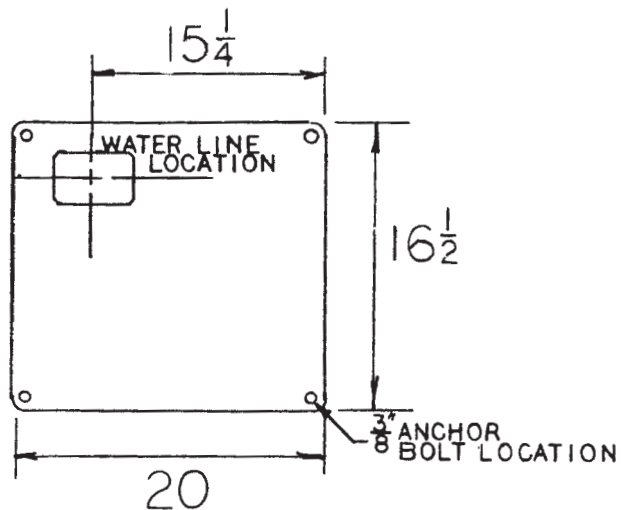

Model
#2800 LiSpring
 Multipurpose Waterer
 w/Heat - Add #160

#2800 Specifications

Capacity	Gallons	Dimensions	Weight
30 Cattle 20 Horses, etc. Multipurpose usage	4 (15 Liters)	20" x 16" x 19" tall Drinking height (51 x 41 x 69 cm)	40# (18 kg)

PARTS PRICE LIST FOR #2800

Part #	Description
195-5	Reservoir only
176	Valve compartment cover
938	Valve compartment cover clip
182	S.S. compression spring
944	5/16" S.S. lock nut
306	5/16" x 2" S.S. bolt
347	5/16" x 3/4" S.S. washer
179	Valve compartment gasket 45"
269	Access door
120	Access door gasket
284	1/4" x 1 1/4" Sidewalk bolt
175-5	#2800 parts bag
167	Valve assembly strap
292	1/4" x 1/2" Side Walk Bolt
196	Bottom gasket 61"
984	3" rubber drain plug
344	3/8" x 3 3/4" S.S. anchor bolt
351	3/8" S.S. washer
699	3/8" S.S. nut
177	Valve assembly
521	Valve high pressure
136	3/4" 90 ELL
158	2' Flexhose w/shutoff
425	Float assembly
342	Nylon ratchet
343	Brass thumb screw
345	4" x 4" bob float
444	Float arm 2 1/2"
160	#2800 heater kit*
543	Water warmer* 250 watt
919-5	Heat cable w/cord*