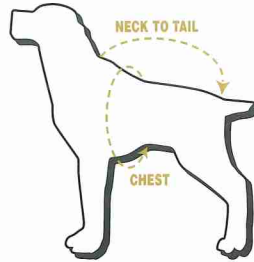

SIZE CHART

Costumes

SIZE	CHEST	NECK TO TAIL	SUGGESTED BREEDS
XS	12" (30.5 cm)	7" (17.8 cm)	Teacup and Puppies under 5 lbs.
S	14" (35.6 cm)	11" (27.9 cm)	Chihuahua, Pomeranian, Australian Terrier, Yorkshire Terrier, Toy Poodle
M	17" (43.2 cm)	15" (38.1 cm)	Pug, Maltese, Jack Russell Terrier, French Bulldog, Boston Terrier
L	20" (50.8 cm)	22" (55.9 cm)	Bichon Frisé, Beagle, Cocker Spaniel, Corgi, Scottish Terrier
XL	24" (61.0 cm)	28" (71.1 cm)	Springer Spaniel, Brittany Spaniel, Collie, Bulldog, Schnauzer
XXL	32" (81.3 cm)	36" (91.4 cm)	Doberman Pinscher, Golden Retriever, Labrador Retriever, Pit Bull