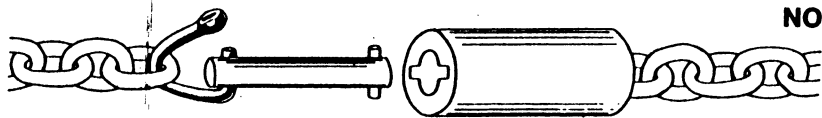

Quick-Latch[®]

NO. WA

GATE LATCH

FASTEST-EASIEST CHAIN LATCH

L I F E T I M E W A R R A N T Y

- Rugged Lifetime Warranty
- Stainless Steel Spring
- Accepts Up To 1/4" Proof Coil Chain

EASY TO ATTACH CHAIN

- Hog/Cattle Proof
- Horse Proof
- Feedlot Safe
- Tie Stalls
- Gloves on Operation
- Made in USA

HELPFUL HINTS

- Some 1/4" chain has to be driven into the latch before the pin can be driven.
- A little grease inside the latch will eliminate freezeups and make your latch work easier, last longer.