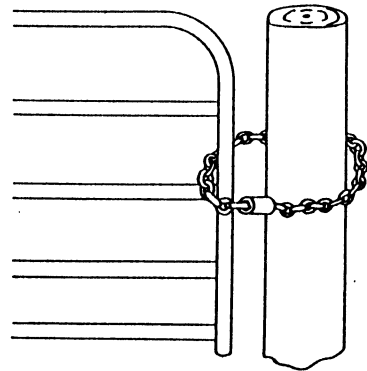

Quick-Latch[®]

NO. WA

GATE LATCH

FASTEST-EASIEST CHAIN LATCH

L I F E T I M E W A R R A N T Y

- Rugged Lifetime Warranty
- Stainless Steel Spring
- Accepts Up To 1/4" Proof Coil Chain

EASY TO ATTACH CHAIN

- Hog/Cattle Proof
- Horse Proof
- Feedlot Safe
- Tie Stalls
- Gloves on Operation
- Made in USA

HELPFUL HINTS

- Some 1/4" chain has to be driven into the latch before the pin can be driven.
- A little grease inside the latch will eliminate freezeups and make your latch work easier, last longer.