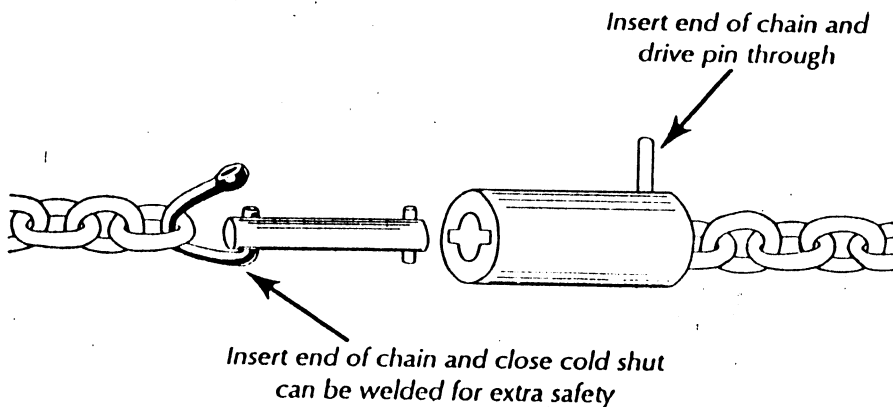

Quick-Latch[®]

NO. WA

GATE LATCH

FASTEST-EASIEST CHAIN LATCH

L I F E T I M E W A R R A N T Y

- Rugged Lifetime Warranty
- Stainless Steel Spring
- Accepts Up To 1/4" Proof Coil Chain

EASY TO ATTACH CHAIN

- Hog/Cattle Proof
- Horse Proof
- Feedlot Safe
- Tie Stalls
- Gloves on Operation
- Made in USA

HELPFUL HINTS

- Some 1/4" chain has to be driven into the latch before the pin can be driven.
- A little grease inside the latch will eliminate freezeups and make your latch work easier, last longer.