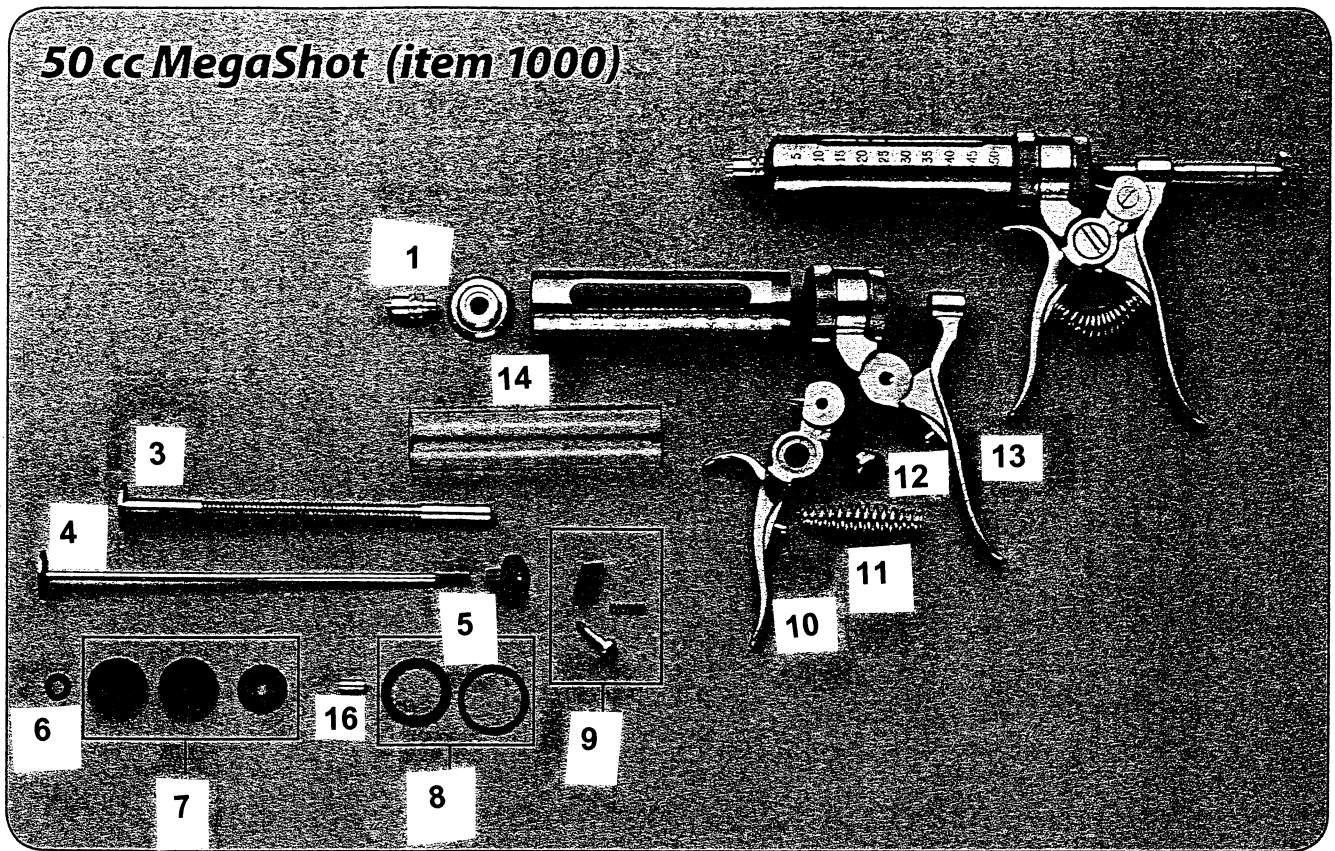

50 cc MegaShot (item 1000)

Kit	Description	Figure No.
9714	Luer lock adapter <i>IDE 9714</i>	1, 6
9706	Ratchet sleeve, inner rod, thumb rest, and packings <i>17289</i> <i>IDE 9706</i>	3, 4, 5, 7
9716	Front trigger handle, handle connecting screw (left hand thread) <i>17301</i> <i>IDE 9716</i>	10, 12
9717	Spring, handle connecting screw (left hand thread), and rear main frame handle <i>17302</i> <i>IDE 9717</i>	11, 12, 13
9741	Luer lock adapter washer, packings, end washers, plastic barrel and spreader washer <i>27478</i>	6, 7, 8, 14, 16
9758	Dog trigger, dog trigger screw and inner spring <i>IDE 9758</i>	9
9759	Thumb rest and handle spring <i>IDE 9759</i>	5, 11
9762	Luer lock adapter washer, packings and end washers <i>IDE 9762</i>	6, 7, 8