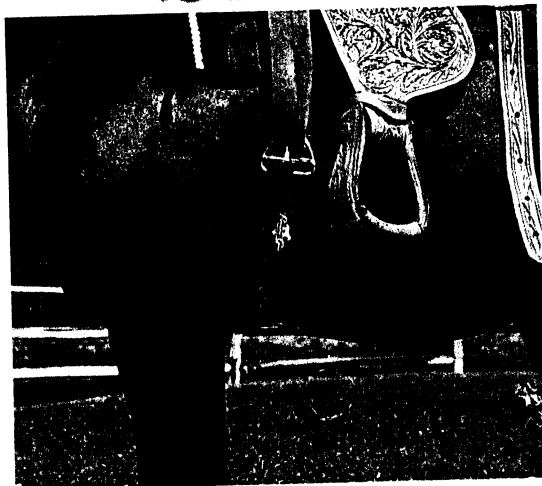

# SMx Cinch

WON'T SLIP  
NON-CHAFING  
DURABLE  
FLEXIBLE  
COMFORTABLE  
GUARANTEED

WEBBING AND BUCKLES  
DETACH  
FOR EASY CLEANING

The SMx Western Cinch™ is made of the highest quality neoprene, webbing and stainless steel buckles. The webbing and neoprene are removable for easy maintenance. The four-way stretch textured neoprene grips without slipping, yet moves with the horse. Chafing, soreness and aggravated skin are eliminated due to sweat acting as a

natural lubricant, without it being absorbed into the neoprene. The SMx Western Cinch™ doesn't need to be applied as tight as conventional products, and is ideal for training, showing and competition.