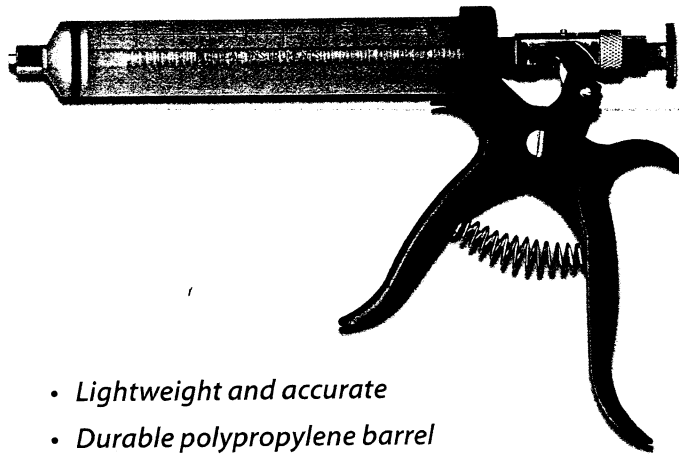

50 cc Pro-Shot™

Ideal's 50 cc Pro-Shot Pistol-Grip Syringe was engineered for the cost-conscious producer who doesn't want to sacrifice accuracy for price. Pro-Shot is ruggedly built from high-impact plastic to be both durable and extremely lightweight. Its transparent, graduated barrel is made of nonporous polypropylene, which will not discolor. Its simple dosage sleeve can be easily adjusted from 1 to 5 cc's. This syringe has a non-adjustable nylon plunger assembly and a luer-lock hub. The extremely accurate 50 cc Pro-Shot Pistol-Grip Syringe combines the outstanding features of Ideal's time-tested pistol-grip syringes, yet is economically priced.

- *Lightweight and accurate*
- *Durable polypropylene barrel*
- *Cost effective*
- *Easily adjustable 1-5 cc dosing*
- *Luer-lock hub*

1008 50 cc Pro-Shot Pistol-Grip Syringe

No Replacement - Parts Avail.