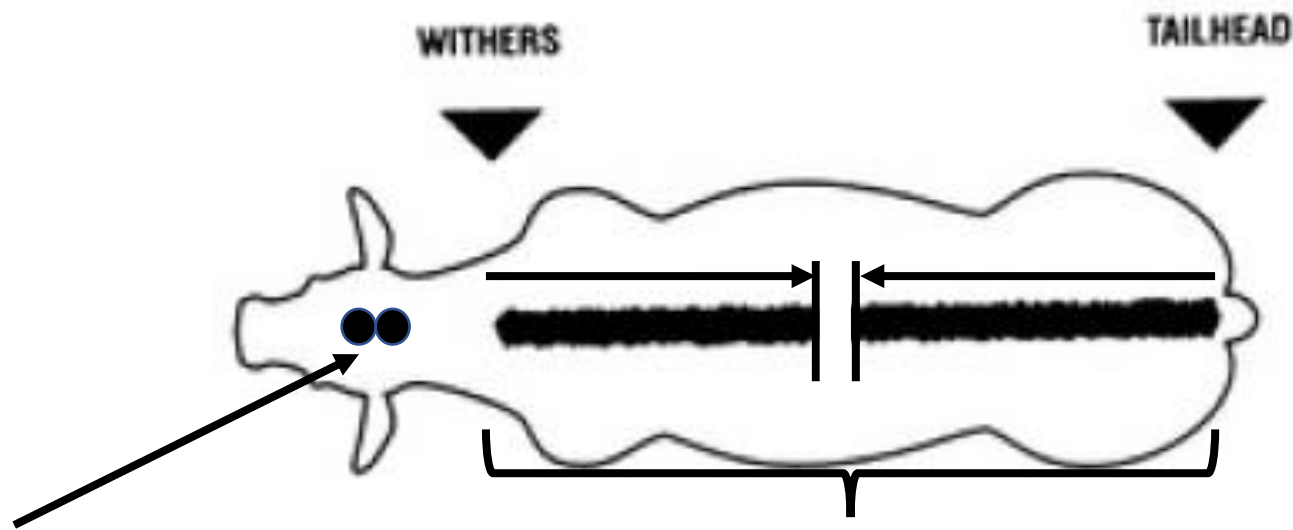

Clean-Up™ II

Pour-On Insecticide with IGR

Application on adult cattle to achieve optimal lice control
Greater than 1000 pounds (30 mL dose)

2 small squirts (2 mL each) one in front of poll and one behind poll so some material will end up on the forehead and some will be behind ears where the head and neck meet.

Set applicator gun to 13 mL. Apply one squeeze from in front of shoulder to mid-back then apply a second squeeze from tailhead to mid-back.

Total Dose

2 mL in front of poll

2 mL behind poll

13 mL from withers to back

13 mL from tailhead to back

30 mL total dose applied to animal

Dosing Instructions

Apply Clean Up II to cattle using 3 mL per 100 pounds of body weight, up to a maximum dose of 30 mL for all animals 1000 pounds or greater.