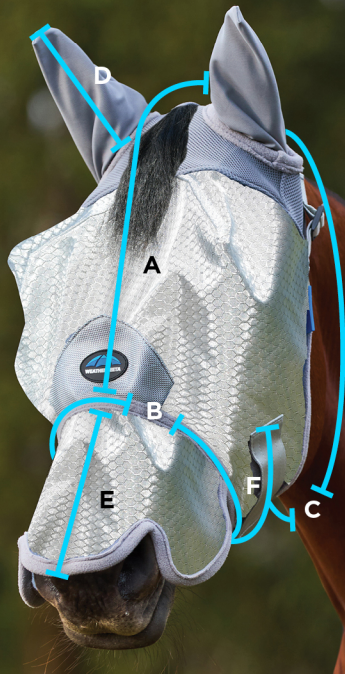

# FLY MASK

## SIZE CHART

### SIZE CHART FOR COMFITEC STYLES:

Hexi Shield  
Fly Mask

SIZE	SMALL	MEDIUM	LARGE
A	50cm/19.7"	53cm/20.9"	57cm/22.4"
B	55cm/21.6"	58cm/22.8"	62cm/24.4"
C	86cm/33.8"	94cm/37"	102cm/40.1"
D	20cm/7.9"	21cm/8.3"	22cm/8.7"
E	14cm/5.5"	17cm/6.7"	20cm/7.9"
F	15cm/5.9"	15cm/5.9"	15cm/5.9"

SIZE	XLARGE
A	60cm/23.6"
B	67cm/26.4"
C	110cm/43.3"
D	24cm/9.4"
E	20cm/7.9"
F	15cm/5.9"

\*Measurements are provided as a guide only. Not all styles available in all countries.