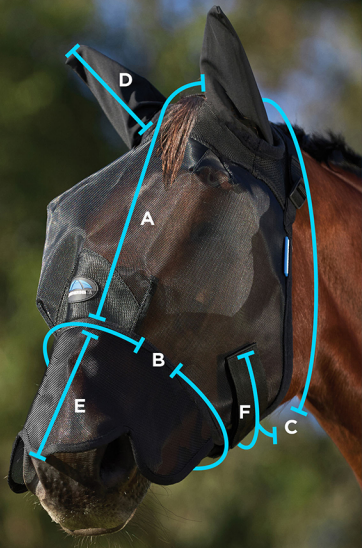

FLY MASK

SIZE CHART

| SIZE | SMALL | MEDIUM | LARGE |
|------|-------------|-------------|-------------|
| A | 49cm/19.3" | 50cm/19.7" | 55cm/21.7" |
| B | 55cm/21.7" | 58cm/22.8" | 62cm/24.4" |
| C | 86cm/33.9" | 94cm/37" | 102cm/40.2" |
| D | 20cm/7.9" | 20cm/7.9" | 21cm/8.3" |
| E | 13.5cm/5.3" | 16.5cm/6.5" | 19cm/7.5" |
| F | 15cm/5.9" | 15cm/5.9" | 15cm/5.9" |

| SIZE | XLARGE |
|------|-------------|
| A | 57cm/22.4" |
| B | 67cm/26.4" |
| C | 110cm/43.3" |
| D | 21cm/8.3" |
| E | 19cm/7.5" |
| F | 15cm/5.9" |

SIZE CHART FOR COMFITEC STYLES:

Insect Guard
Fly Mask