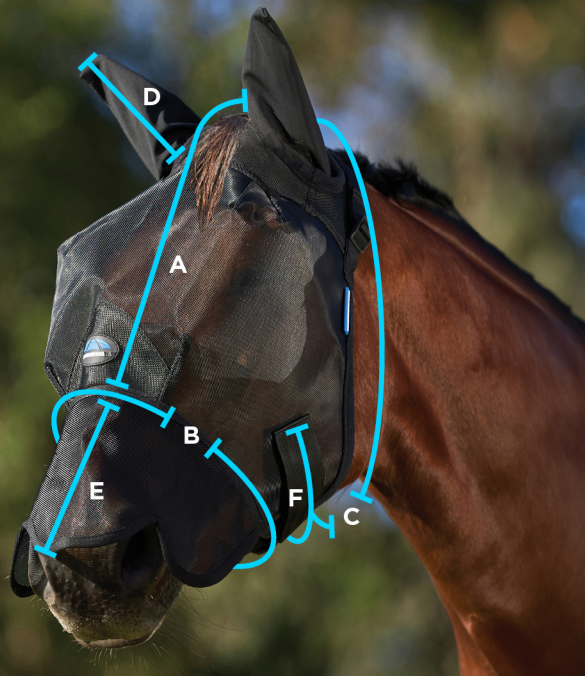

FLY MASK

SIZE CHART

SIZE CHART FOR COMFITEC STYLES:

Insect Guard
Fly Mask

SIZE	SMALL	MEDIUM	LARGE
A	49cm/19.3"	50cm/19.7"	55cm/21.7"
B	55cm/21.7"	58cm/22.8"	62cm/24.4"
C	86cm/33.9"	94cm/37"	102cm/40.2"
D	20cm/7.9"	20cm/7.9"	21cm/8.3"
E	13.5cm/5.3"	16.5cm/6.5"	19cm/7.5"
F	15cm/5.9"	15cm/5.9"	15cm/5.9"

SIZE	XLARGE
A	57cm/22.4"
B	67cm/26.4"
C	110cm/43.3"
D	21cm/8.3"
E	19cm/7.5"
F	15cm/5.9"

*Measurements are provided as a guide only. Not all styles available in all countries.